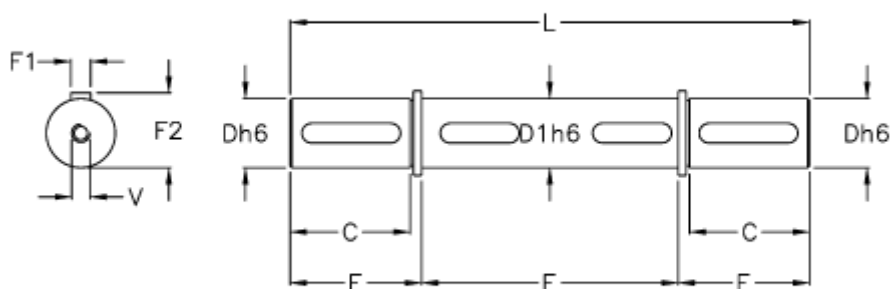

Article number: 392906302

Description: double outputshaft for VF 63/W 63

Measures

| | | |
|-------------|--------|-----------|
| C | = 60 | M = 246.4 |
| D | = 25 | V = M8x20 |
| D1 | = 25 | |
| Description | = - | |
| E | = 63.2 | |
| F | = 120 | |
| F1 | = 8 | |
| F2 | = 28 | |